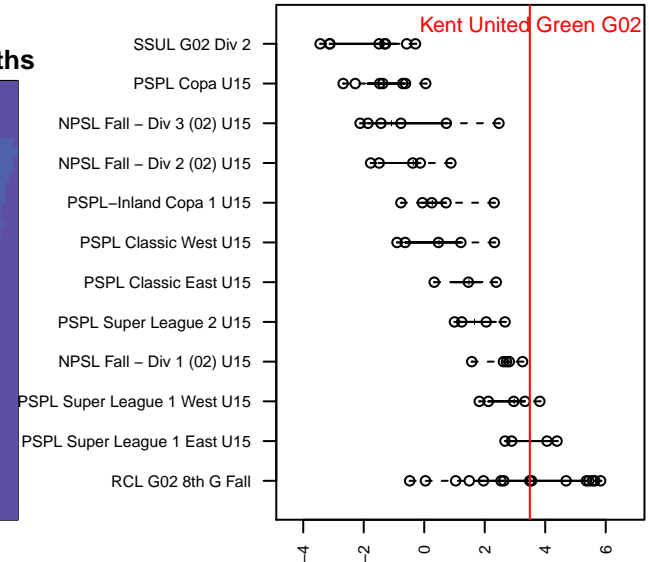

**attack and defense rating
relative to others at age
and all opponents in last 13 months**