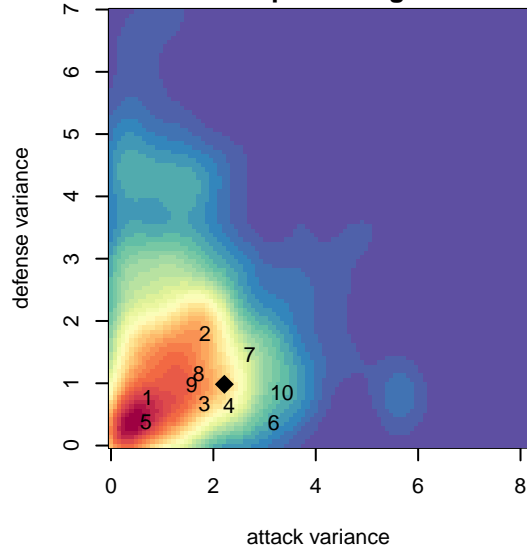

Kent United Green G02

Kent United
 Kent, WA
 G02 total strength=1546
 attack=16.5 defense=10.68
 fall league = RCL G02 8th G Fall
 spr league = Win RCL G02 Div 3

alt names used:
 Kent United 8 G02
 Kent United – G02 Green A
 KENT UNITED KENT UNITED G02 SMITH
 Kent United G02 Smith
 KENT UNITED G02 SMITH (WA)
 Kent United – G02 Green A
 Kent United G02 Green
 Kent United – G02 Green A
 Kent United – G02 Green A

Kent United Green G02
 Dots are actual minus expected GF (blue circles) and GA (red triangles).
 Blue line is smoothed change in attack strength. Red is smoothed change in defense strength.

**attack and defense variance (black dot)
relative to other teams
and top 10 in region**