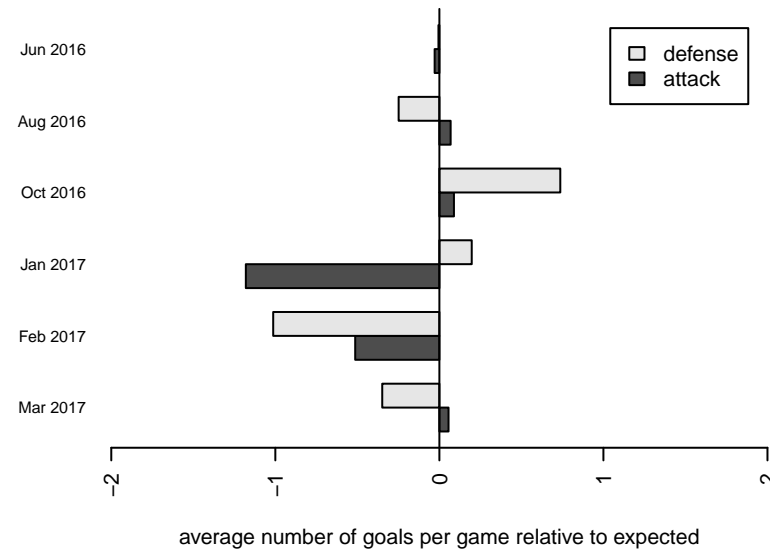

Performance relative to 13 month average