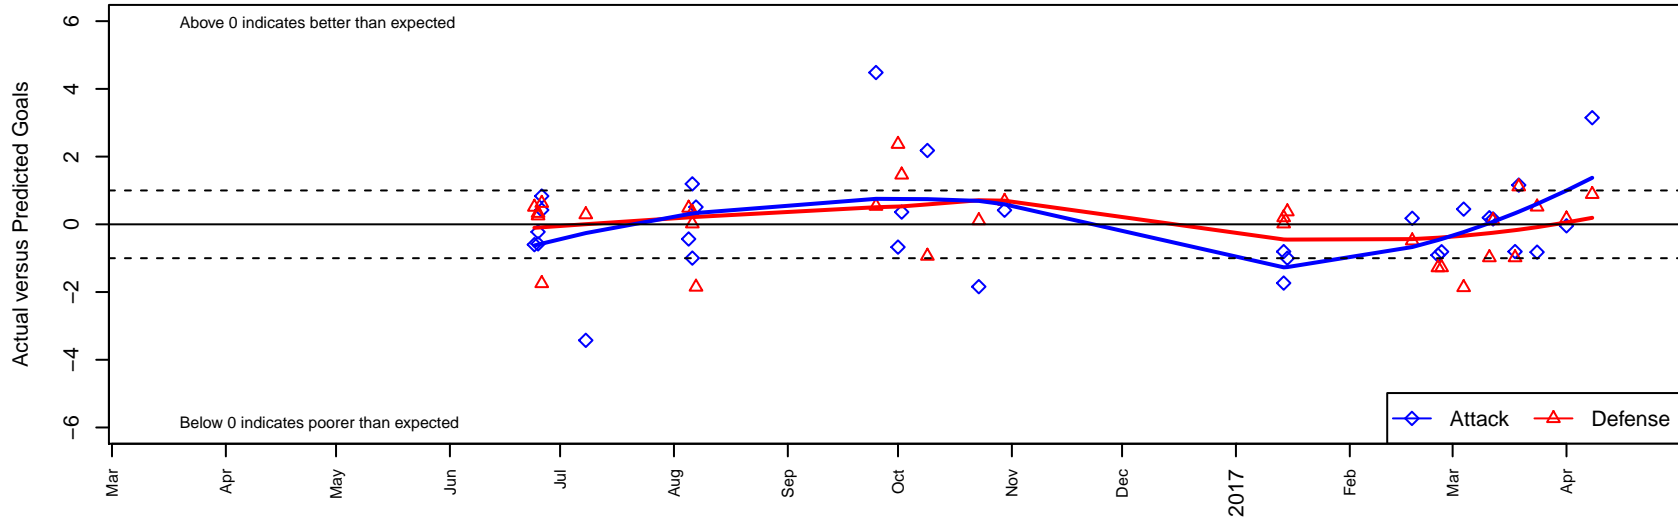

Kent United Green G02

Kent United
 Kent, WA
 G02 total strength=1546
 attack=16.5 defense=10.68
 fall league = RCL G02 8th G Fall
 spr league = Win RCL G02 Div 3

alt names used:
 Kent United 8 G02
 Kent United – G02 Green A
 KENT UNITED KENT UNITED G02 SMITH
 Kent United G02 Smith
 KENT UNITED G02 SMITH (WA)
 Kent United – G02 Green A
 Kent United G02 Green
 Kent United – G02 Green A
 Kent United – G02 Green A

Kent United Green G02
 Dots are actual minus expected GF (blue circles) and GA (red triangles).
 Blue line is smoothed change in attack strength. Red is smoothed change in defense strength.

**attack and defense variance (black dot)
relative to other teams
and top 10 in region**