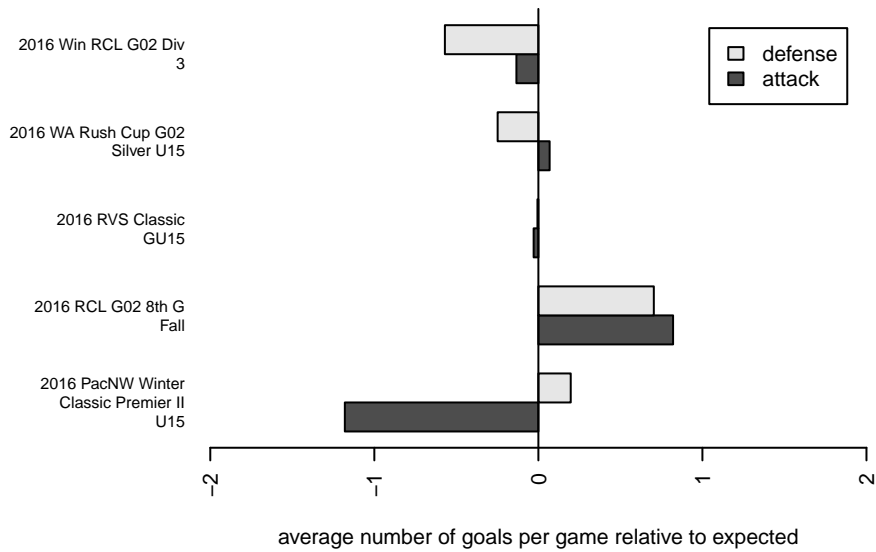

Performance relative to 13 month average